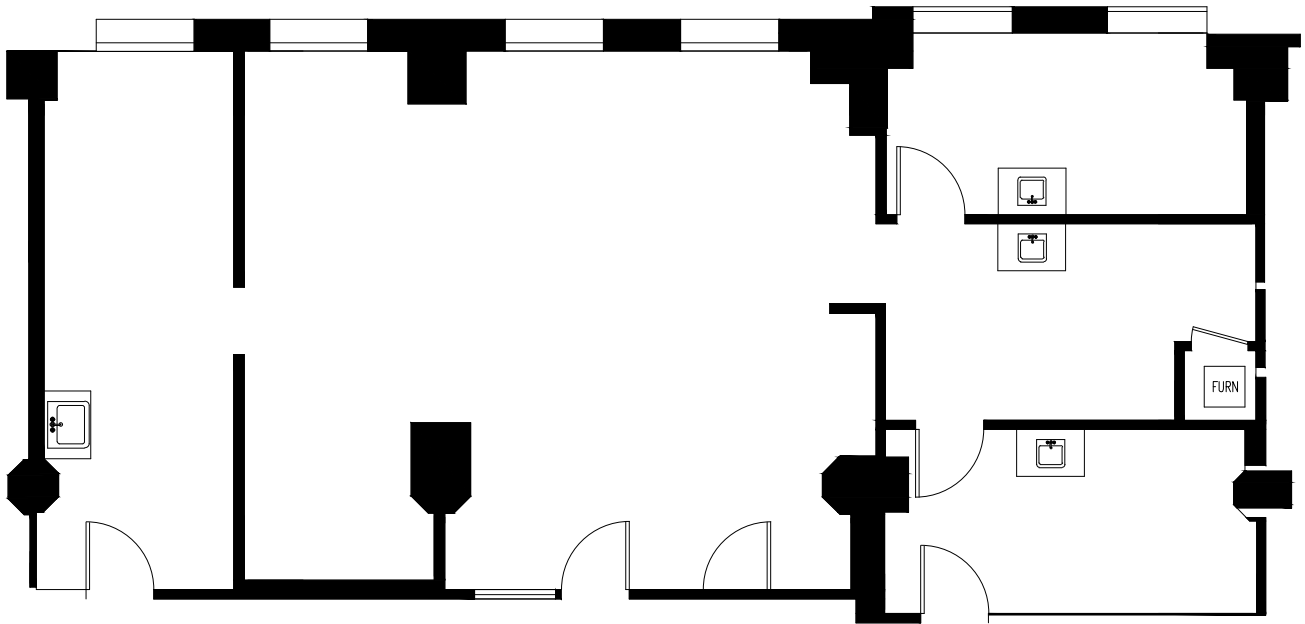

## FLOOR PLAN

**SUITE 634**  
1,758 SF  
Available Now

For further Information please contact

CORY O'BRIEN | 206.491.6946 | coryo@jshproperties.com

LAUREN MENASHE | 503.914.9585 | lauren@menasheproperties.com