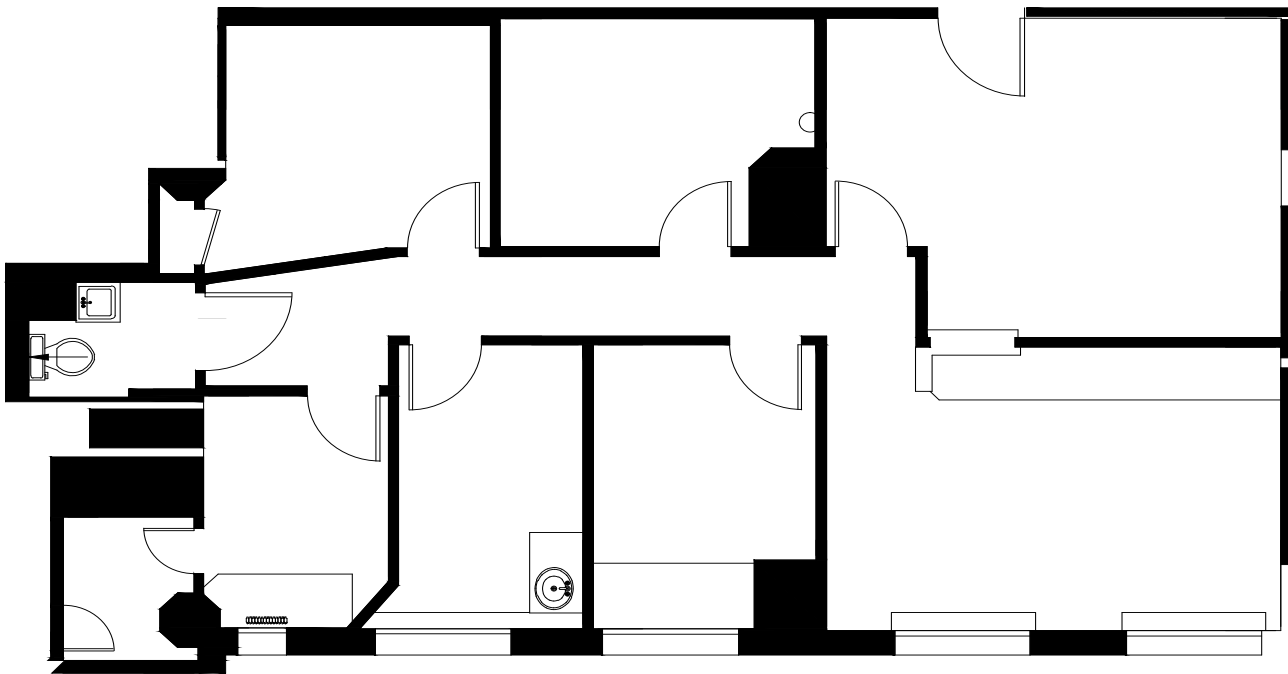

MD

B U I L D I N G

509 OLIVE WAY
SEATTLE

FLOOR PLAN

SUITE 1104

1,219 SF

Available Now

For further Information please contact