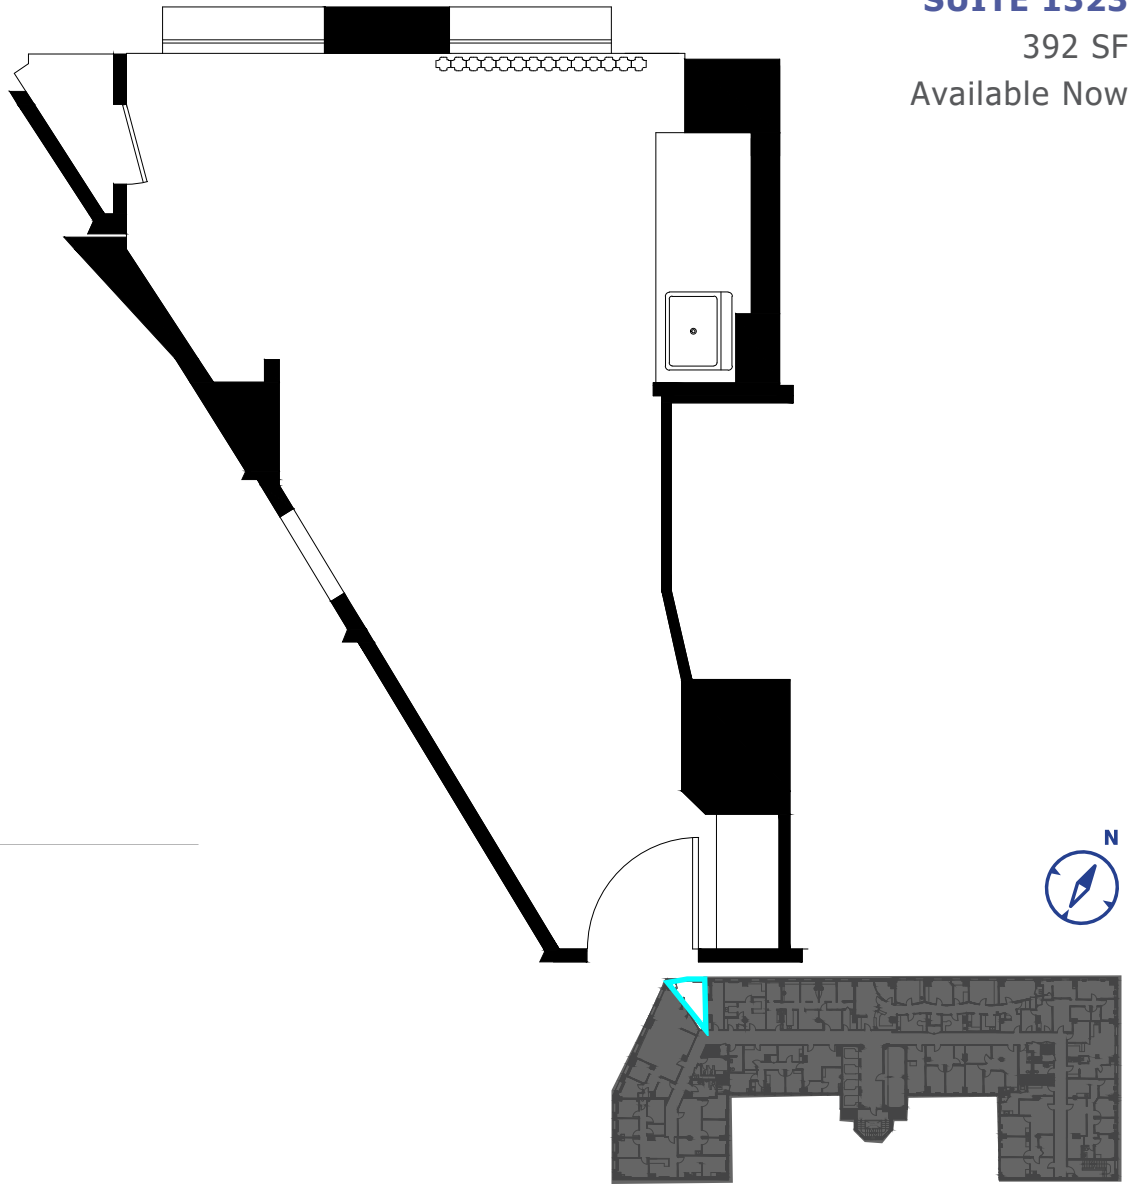

509 OLIVE WAY
SEATTLE

FLOOR PLAN

SUITE 1323
392 SF
Available Now

For further Information please contact

CORY O'BRIEN | 206.491.6946 | coryo@jshproperties.com

LAUREN MENASHE | 503.914.9585 | lauren@menasheproperties.com