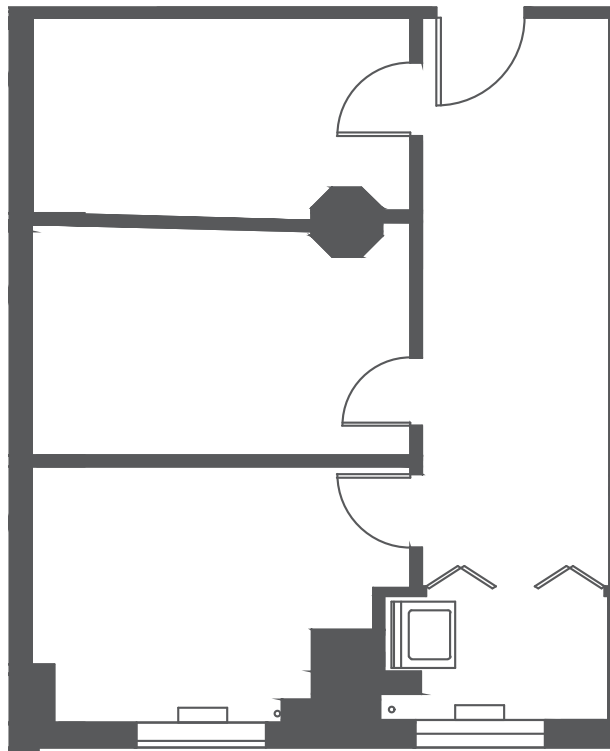

509 OLIVE WAY
SEATTLE

FLOOR PLAN

SUITE 662

630 SF

Available Now

For further Information please contact

CORY O'BRIEN | 206.491.6946 | coryo@jshproperties.com

LAUREN MENASHE | 503.914.9585 | lauren@menasheproperties.com