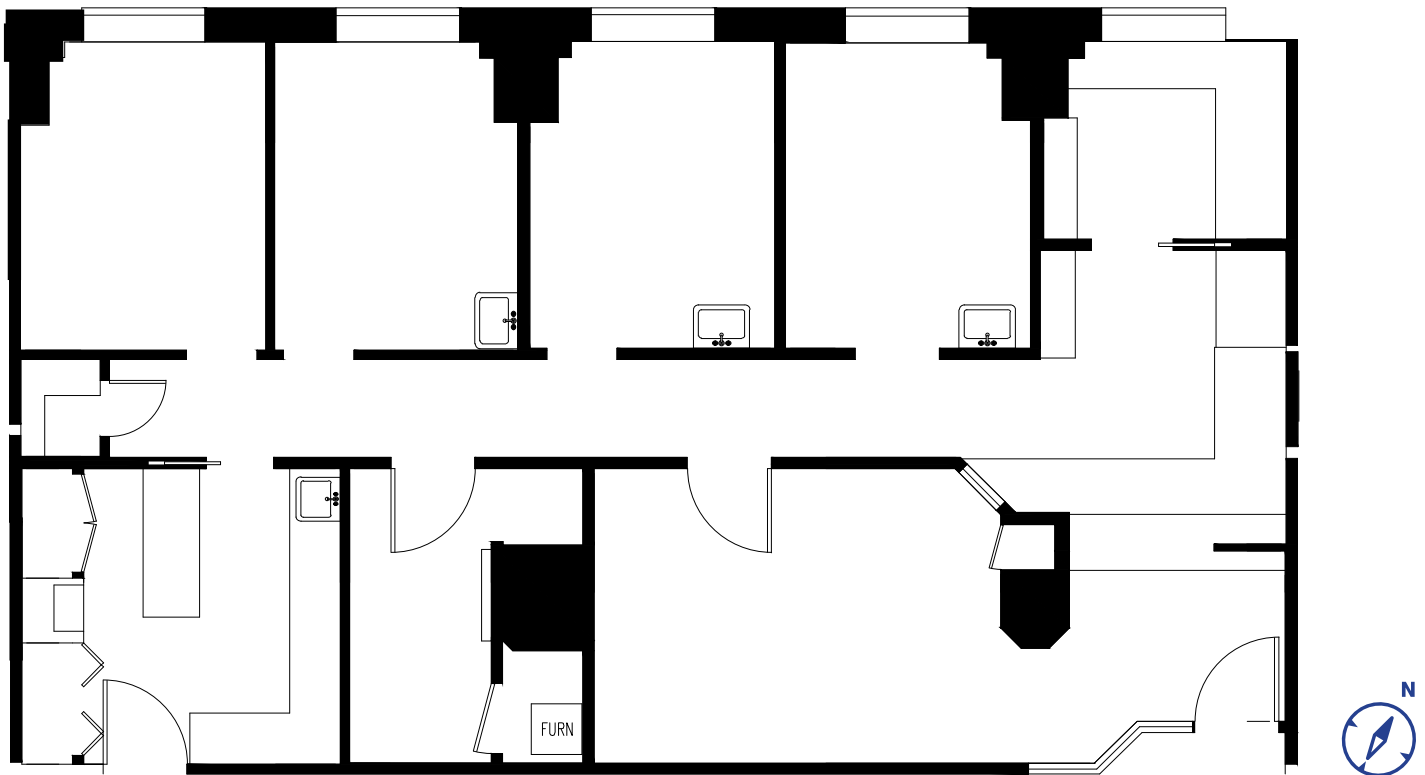

MD

BUILDING

509 OLIVE WAY
SEATTLE

FLOOR PLAN

SUITE 637
1,421 SF
Available Now

For further Information please contact

CORY O'BRIEN | 206.491.6946 | coryo@jshproperties.com

LAUREN MENASHE | 503.914.9585 | lauren@menasheproperties.com