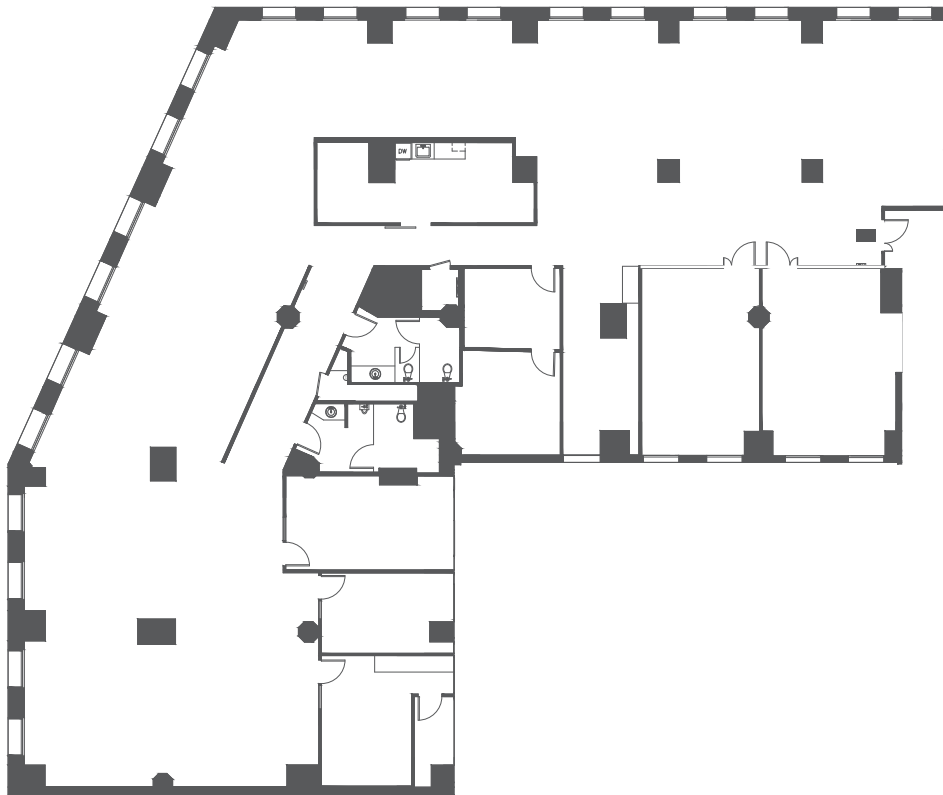

MD

B U I L D I N G

509 OLIVE WAY
SEATTLE

FLOOR PLAN

SUITE 505

9,397 SF

Available Now

[CLICK HERE FOR
A VIRTUAL TOUR](#)