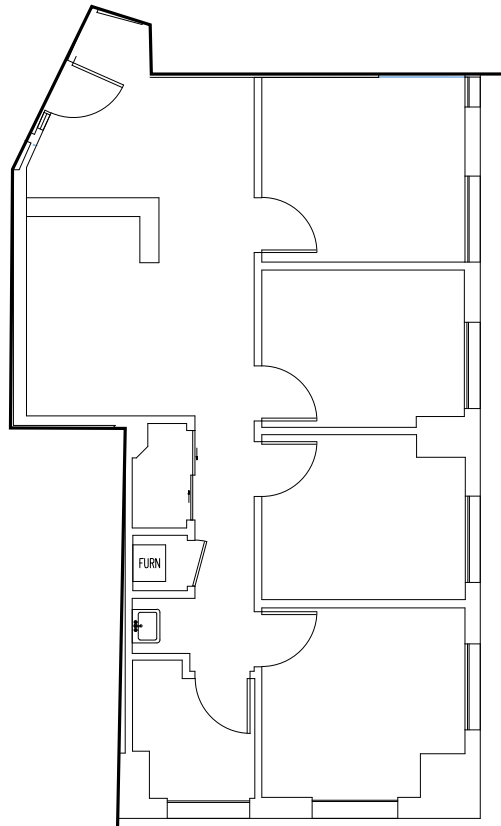

MD

BUILDING

509 OLIVE WAY
SEATTLE

FLOOR PLAN

SUITE 1407

1,088 SF

Available Now

For further Information please contact